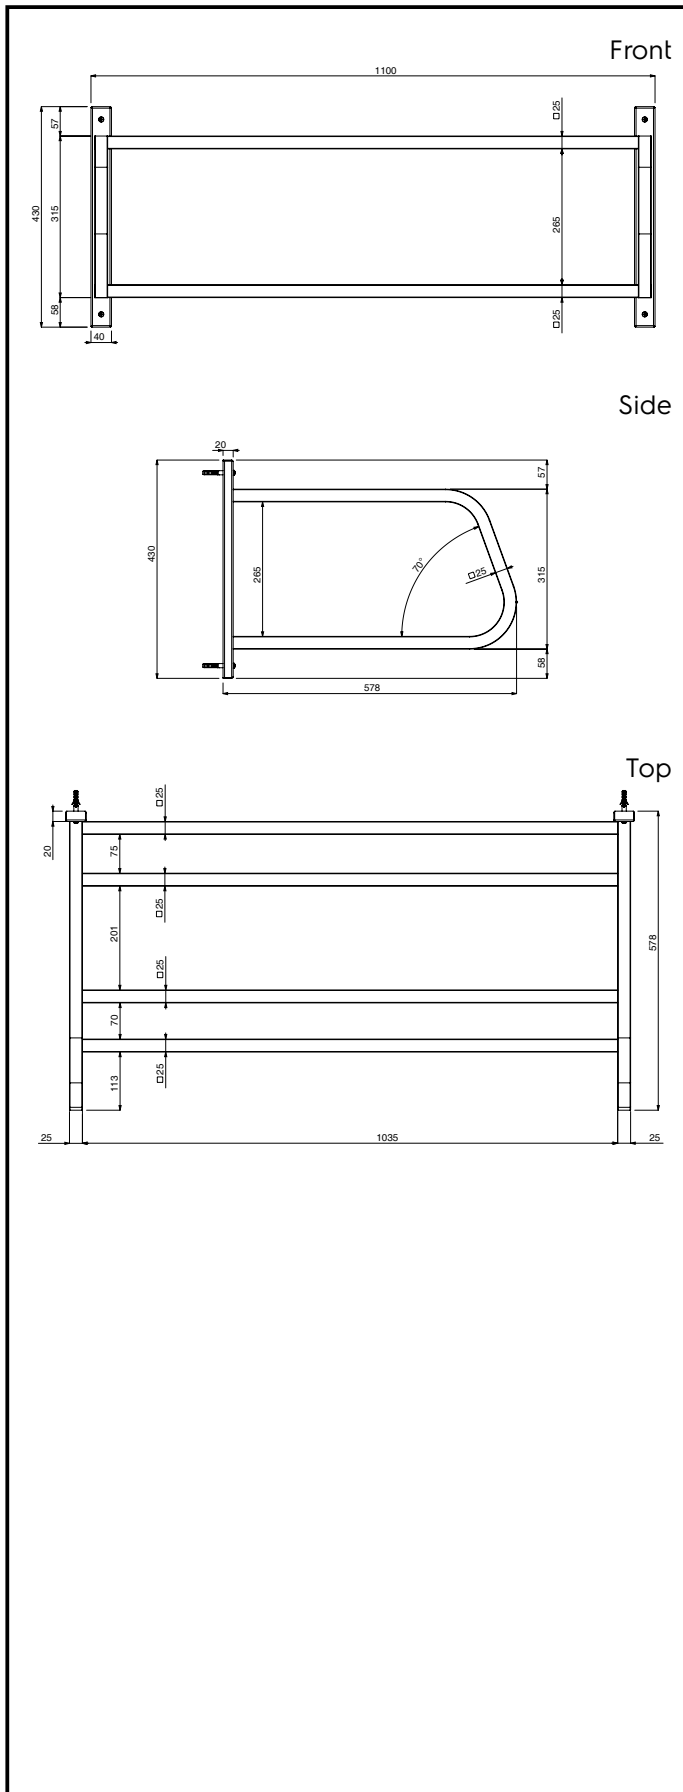

Handling System for Rack Type Wall/floor mounted storing shelf

ITEM # _____

MODEL # _____

NAME # _____

SIS # _____

AIA # _____

- 865420 (BHWFMSS11) Wall/floor mounted storing shelf, 1100 mm
- 865421 (BHWFMSS16) Wall/floor mounted storing shelf, 1600 mm

Optional Accessories

- 2 legs for floor mounted storing shelf PNC 855296

APPROVAL: _____

Key Information:

External dimensions, Width:

865420 (BHWFMSS11) 1100 mm

865421 (BHWFMSS16) 1600 mm

External dimensions, Depth:

578 mm

External dimensions, Height:

Net weight:

865420 (BHWFMSS11) 8 kg

865421 (BHWFMSS16) ISO 9001; ISO 14001 kg